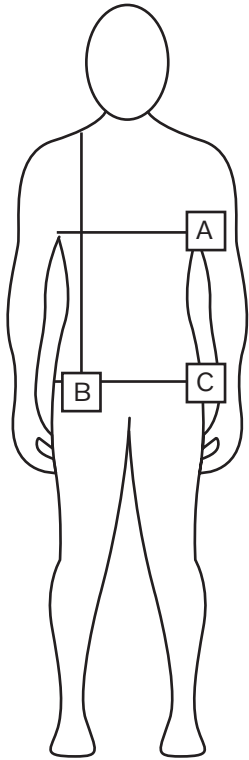

VOLVO MEN CLASSIC T-SHIRT MEASUREMENT CHART

A: CHEST
B: LENGTH
C: BOTTOM

	S	M	L	XL	2XL
CHEST	49	52	55	58	62
LENGTH (FROM SHOULDER)	68,5	71	73	75	77
BOTTOM	47	50	53	56	60