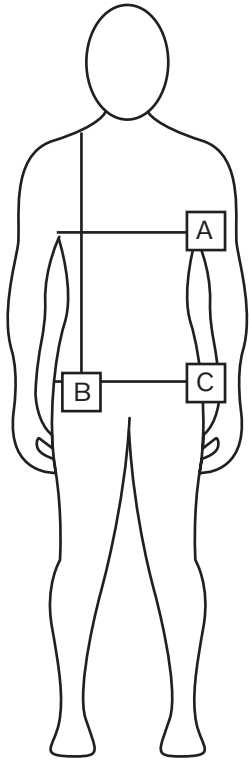

VOLVO LADIES T-SHIRT MEASUREMENT CHART

A: CHEST
B: LENGTH
C: BOTTOM

	S	M	L	XL	2XL
CHEST	44	47	50	53	55
LENGTH (FROM SHOULDER)	64	66	68	70	72
BOTTOM	47	50	53	56	59