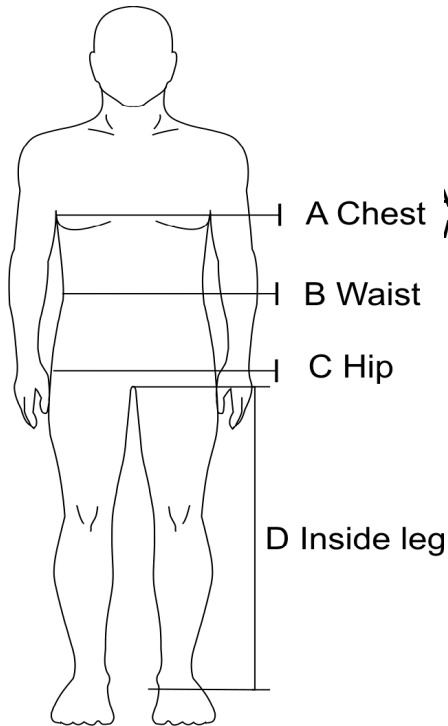

Sizes unisex garments

	Women	Men	Shirt Collar size in cm
XS	36-38		35-36
S	40-42	44-46	37-38
M	44-46	48-50	39-40
L	48-50	52-54	41-42
XL	52-54	56-58	43-44
XXL		60-62	45-46
XXXL		64	47-48

Women's wear

	Women
XS	32/34
S	36/38
M	40/42
L	44/46
XL	48/50
XXL	52/54

All the measurements are body measurements  
measure according to the figure and find your size.

Men

Size	44	46	48	50	52	54	56	58	60	62	64
A. Chest cm	88	92	96	100	104	108	112	116	120	124	128
B. Waist cm	76	80	84	88	92	97	102	108	114	120	126
C. Hip cm	94	98	102	106	110	114	118	122	126	130	134
D. Inside leg cm	82	82	83	83	84	84	85	85	86	86	87

Women

Size	32	34	36	38	40	42	44	46	48	50	52	54
A. Chest cm	76	80	84	88	92	96	100	104	110	116	122	128
B. Waist cm	60	64	68	72	76	80	84	88	94	100	104	108
C. Hip cm	84	88	92	96	100	104	108	112	117	122	126	130
D. Inside leg cm	81	81	81	81	82	82	82	82	84	84	84	84

Children

Year	6/9 mths	1-2	3-4	5-6	7-8	9-10	11-12	13-14
Size Centilong	74/80	86/92	98/104	110/116	122/128	134/140	146/152	152/164
A. Chest cm	49/51	53/54	55/56	57/59	60/63	64/70	71/76	77/82
B. Waist cm	49/50	51/52	52/53	54/55	56/58	59/61	62/64	65/68